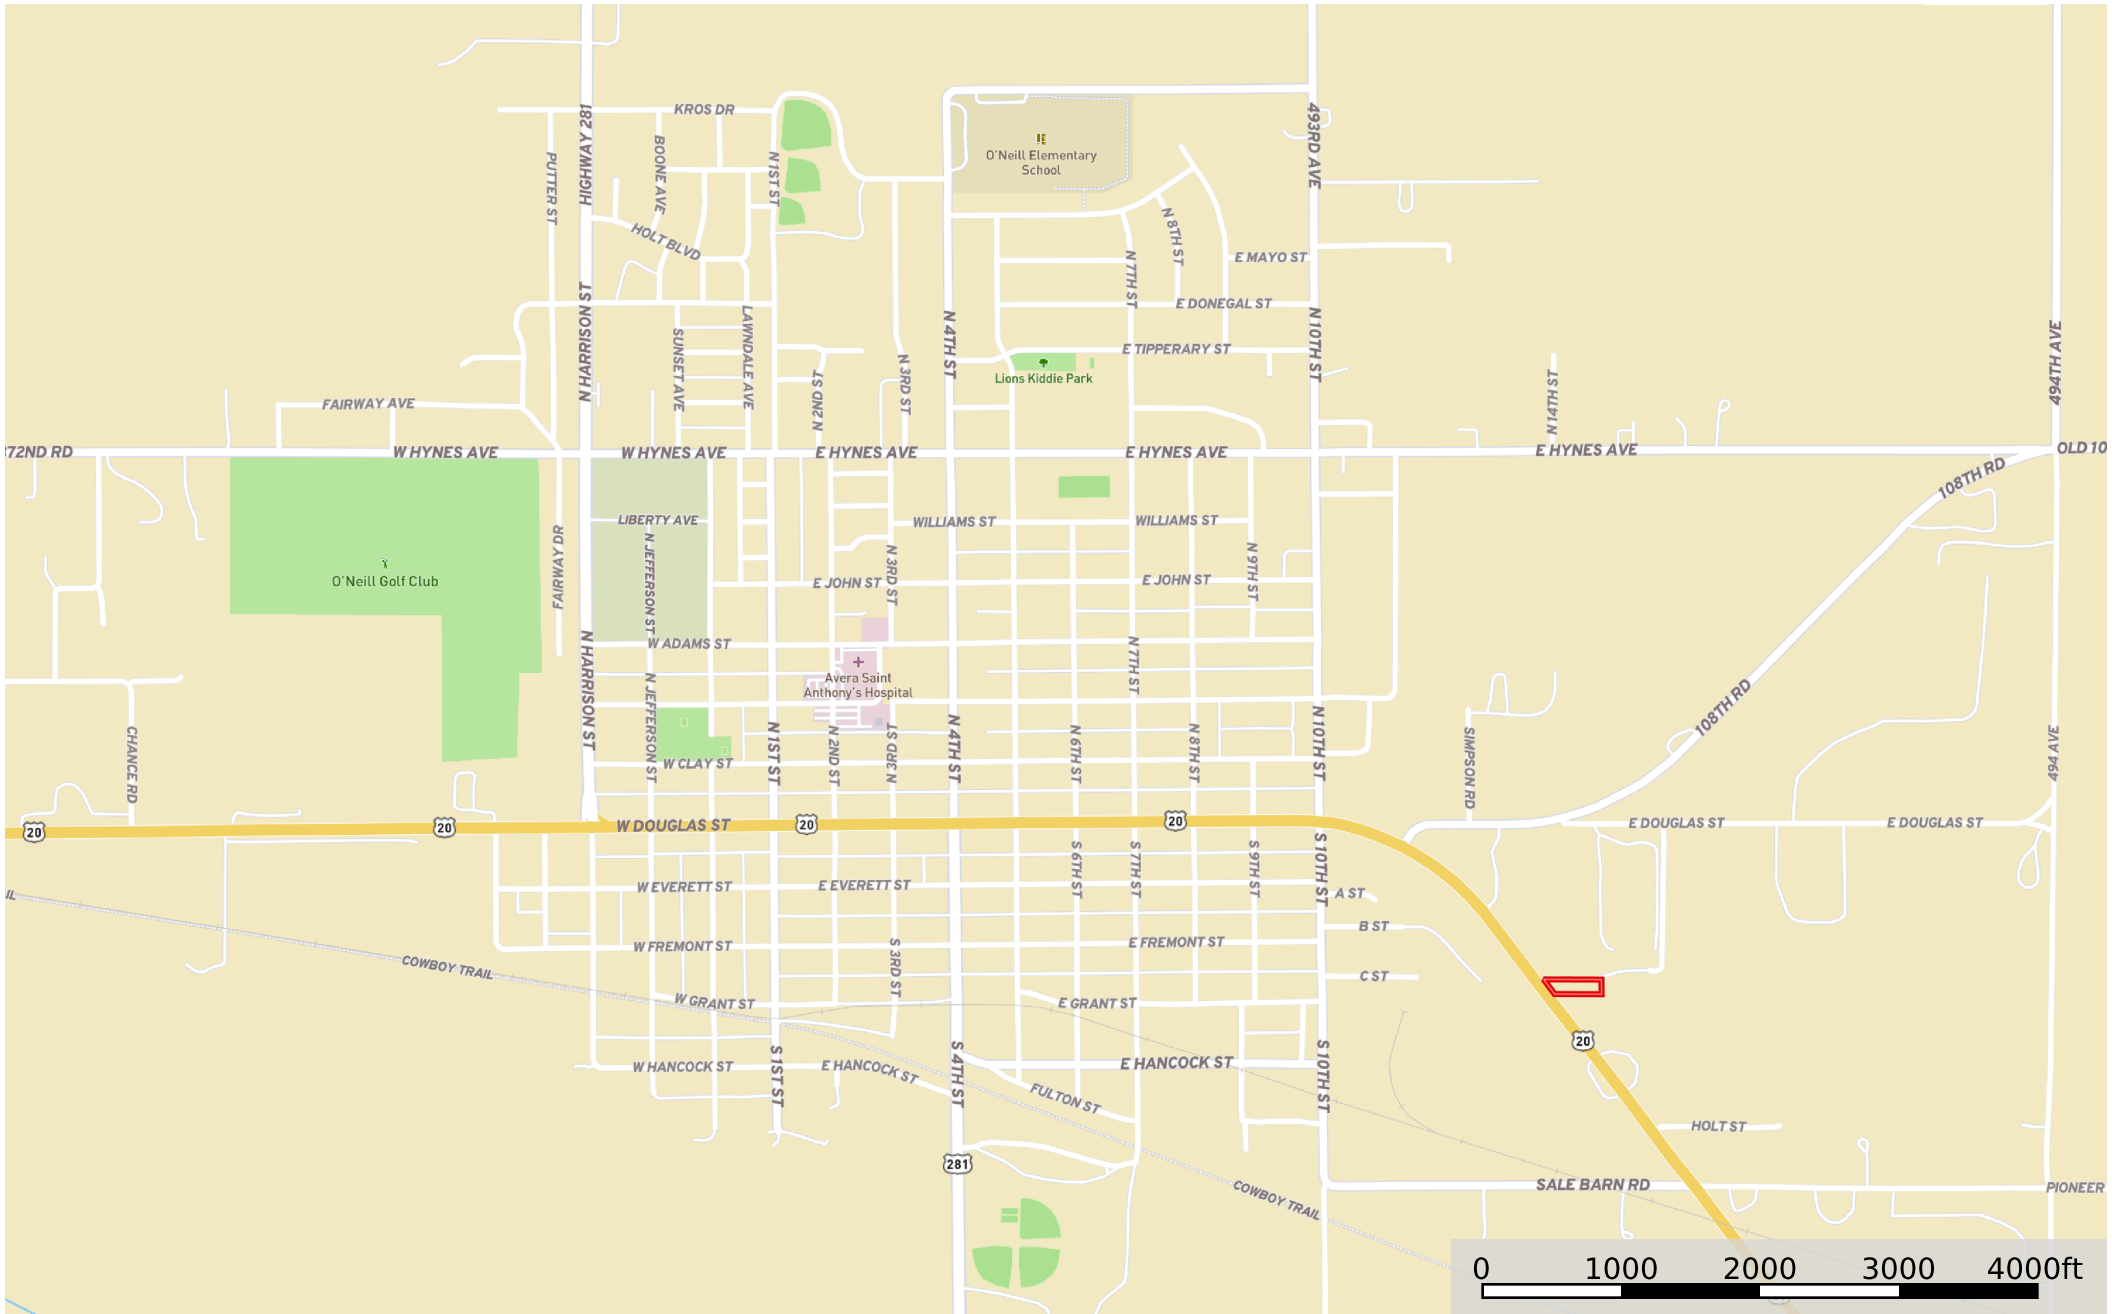

316 E Hwy 20, O'Neill

Nebraska, AC +/-

 Boundary